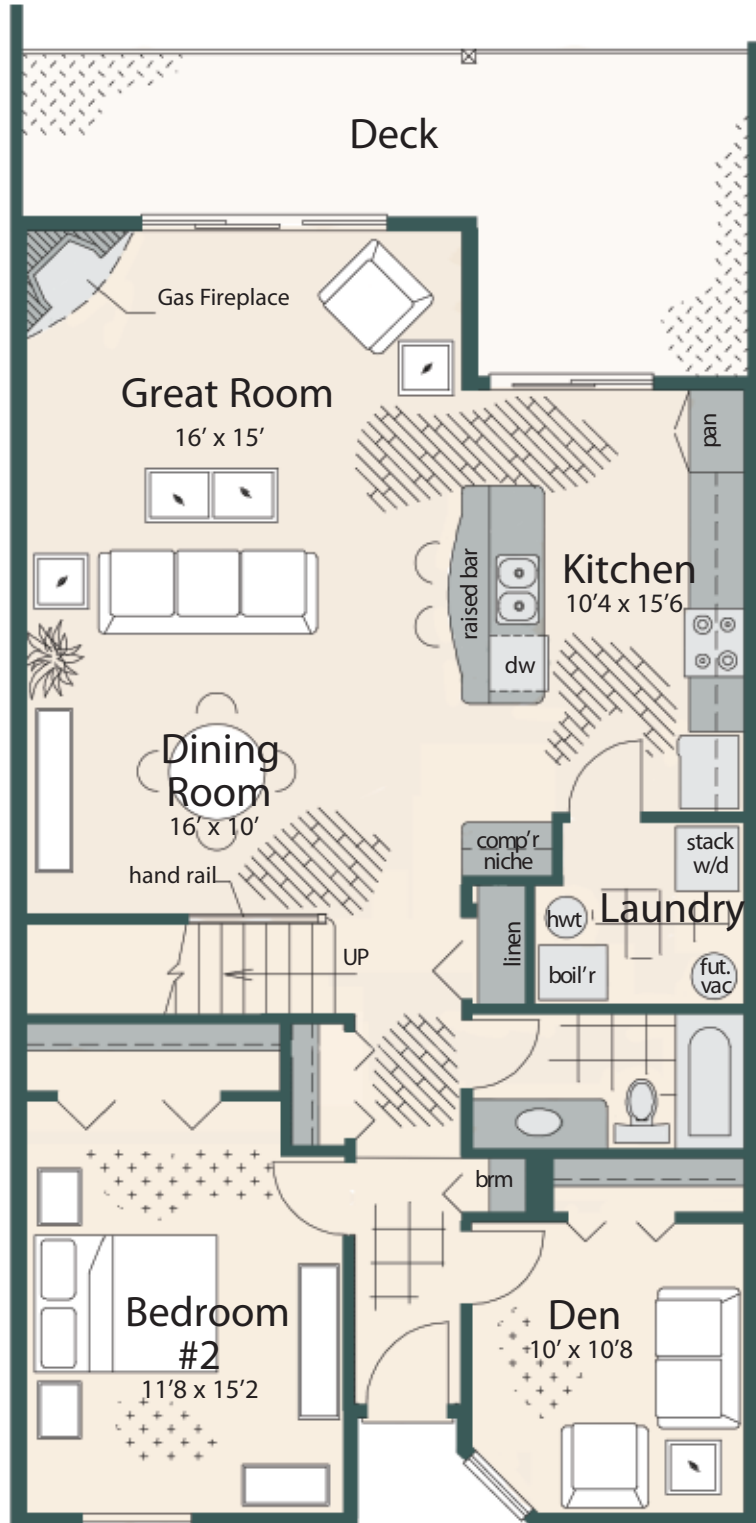

The Owl - 3 bedroom - 1,892 sq. ft. plus lower deck 225 sq. ft. upper deck 100 sq. ft.

Upper Floor - 674 sq. ft.

Lower Floor 1218 sq. ft.