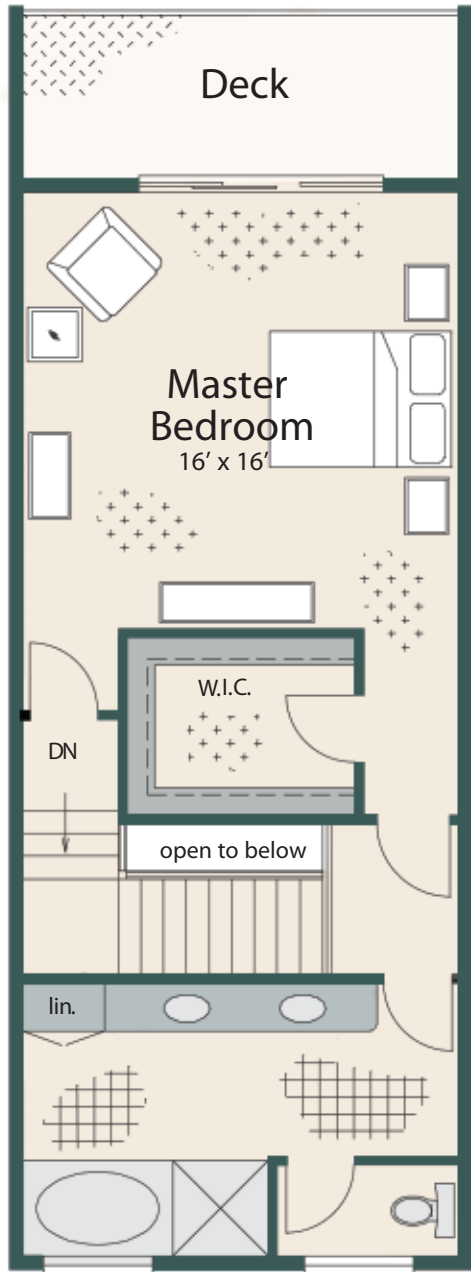

The Owl - 3 bedroom - 1,892 sq. ft. plus lower deck 225 sq. ft. upper deck 100 sq. ft.

Upper Floor - 674 sq. ft.

Lower Floor 1218 sq. ft.